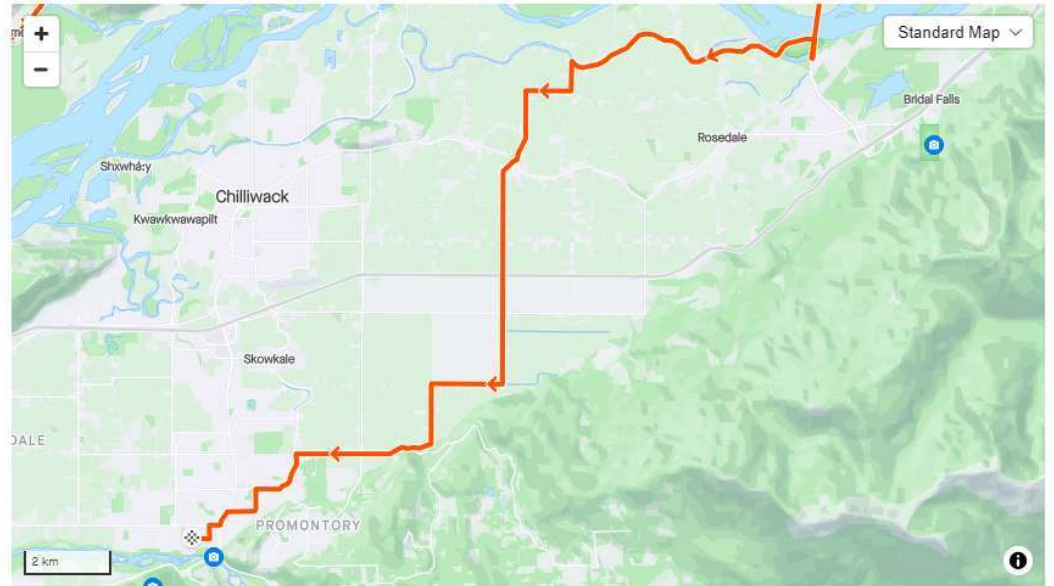

Day 1

Day 1 R2R Graveley to Chilliwack_2023

Cycling Route

[Save](#) [Share](#)

Details

📍 152.28 km 📏 955 m

CREATED BY

K S
March 10, 2021 · Public

Route and Elevation

Day 2

R2R Chilliwack to Tsawwassen_2021

Cycling Route

[Save](#) [Share](#)

Details

📍 136.72 km 📏 641 m

CREATED BY

K S
March 10, 2021 · Public

Route and Elevation